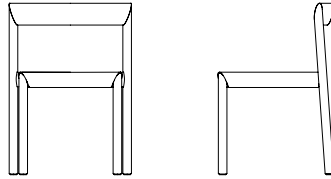

Stax

Stax Chair STX101

L 53cm D 50cm H 74cm / L 21" D 19¾" H 29"

Stax Chair Webbing Seat STX101WS

L 53cm D 50cm H 74cm / L 21" D 19¾" H 29"

Seat height - 45cm / 17¾"

Wood - Ash / Black Oak / White Oak / Walnut (Ash)

leather seat only available in Toscana leather.

Leather seat colours - Black, Brown, Honey and Natural

Webbing seat colours - Black, Grey and Navy Blue

BEN SEN

Stax is an innovative dining chair that is functional and beautiful. Mitered corners on the solid wood frame give the appearance of a continuous wood grain back. The removable slung seat, available in both fabric and leather, provides an exceptionally comfortable sit. Multiple chairs can be stacked when not in use for easy storage. Suitable for both residential and contract use.