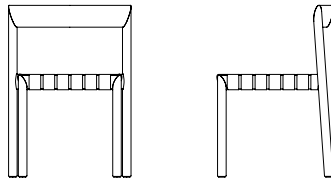

Stax

Stax Chair STX101

L 53cm D 50cm H 74cm / L 21" D 19¾" H 29"

Stax Chair Webbing Seat STX101WS

L 53cm D 50cm H 74cm / L 21" D 19¾" H 29"

Seat height - 45cm / 17¾"

Wood - Ash / Black Oak / White Oak / Walnut (Ash)

leather seat only available in Toscana leather.

Leather seat colours - Black, Brown, Honey and Natural

Webbing seat colours - Black, Grey and Navy Blue

BEN SEN

Stax is an innovative dining chair that is functional and beautiful. Mitered corners on the solid wood frame give the appearance of a continuous wood grain back. The removable slung seat, available in both fabric and leather, provides an exceptionally comfortable sit. Multiple chairs can be stacked when not in use for easy storage. Suitable for both residential and contract use.