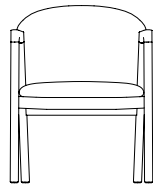

Pub

Pub Chair PUB001

L 60cm D 63cm H 76cm / L 23¾" D 24¾" H 30"

Seat height - 43cm / 17"

Wood - Ash / Black Ash / White Oak / Walnut

**BEN
SEN**

The Pub is a beautifully detailed dining armchair. It's solid wood frame is complemented by a cold-foam seat, and flexible cold-foamed back rest. The chair has removable covers and features self-cleaning upholstery thanks to the space between the seat and backrest which allows crumbs to escape freely.