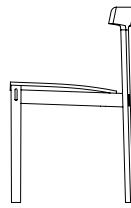

Torii

Torii Chair TOR001

W 49cm D 49cm H 76cm / W 19¼" D 19¼" H 30"

Black Ash / Oak / Walnut

*Plywood seat. Available with Black Ash chairs only.

*All chairs can be ordered in multiples of 2 only.

*3.8 kg /8.3 lbs per chair.

**BEN
SEN**

Torii is a simple yet subtly sophisticated wood chair, defined by its closely spaced back legs, broad seat, and small arched backrest. Its minimal appearance and simple construction hide a surprising amount of comfort and sturdiness, making it suitable for residential and commercial use. Torii is the Japanese name for the characteristic wood entrance arches to Shinto shrines in Japan, and translates directly into English as "bird perch". This motif perfectly describes the chair's distinct proportions and traditional joinery, and the sense of harmony and calm inherent in design that is beautifully resolved.