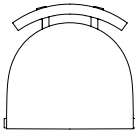

Torii

Torii Chair TOR001

W 49cm D 49cm H 76cm / W 19¼" D 19¼" H 30"

Black Ash / Oak / Walnut

*Plywood seat. Available with Black Ash chairs only.

*All chairs can be ordered in multiples of 2 only.

*3.8 kg /8.3 lbs per chair.

**BEN
SEN**

Torii is a simple yet subtly sophisticated wood chair, defined by its closely spaced back legs, broad seat, and small arched backrest. Its minimal appearance and simple construction hide a surprising amount of comfort and sturdiness, making it suitable for residential and commercial use. Torii is the Japanese name for the characteristic wood entrance arches to Shinto shrines in Japan, and translates directly into English as "bird perch". This motif perfectly describes the chair's distinct proportions and traditional joinery, and the sense of harmony and calm inherent in design that is beautifully resolved.