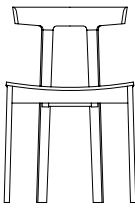

Torii

Torii Chair TOR001

W 49cm D 49cm H 76cm / W 19¼" D 19¼" H 30"

Black Ash / Oak / Walnut

*Plywood seat. Available with Black Ash chairs only.

*All chairs can be ordered in multiples of 2 only.

*3.8 kg /8.3 lbs per chair.

**BEN
SEN**

Torii is a simple yet subtly sophisticated wood chair, defined by its closely spaced back legs, broad seat, and small arched backrest. Its minimal appearance and simple construction hide a surprising amount of comfort and sturdiness, making it suitable for residential and commercial use. Torii is the Japanese name for the characteristic wood entrance arches to Shinto shrines in Japan, and translates directly into English as "bird perch". This motif perfectly describes the chair's distinct proportions and traditional joinery, and the sense of harmony and calm inherent in design that is beautifully resolved.