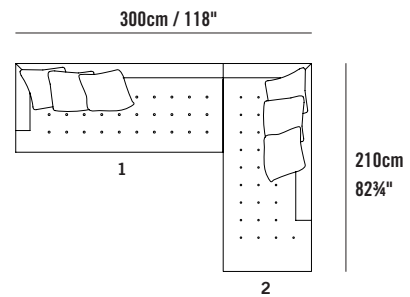

EDWCOMP03R

- 1 - EDW21L
- 2 - EDW21CHR