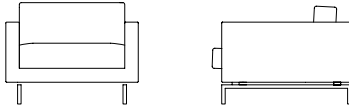

Lite

Lite Armchair LIT100IT

L 97cm D 90cm H 72cm / L 38" D 35½" H 28¼"

Lite 2 Seater LIT200IT

L 175cm D 90cm H 72cm / L 69" D 35½" H 28¼"

Lite 3 Seater LIT300IT

L 211cm D 90cm H 72cm / L 83" D 35½" H 28¼"

*2 bolsters are included with the Lite sofas

**BEN
SEN**

The Lite collection balances formal lines with casual seating proportions. The result is a classic sofa that complements any contemporary space. The Lite's durability and comfort come from its construction techniques that use exact tolerances. Each sofa is handmade by one of our craftsmen at our factory using premium materials that are carefully sourced from around the world. The removable fabric cover allows for cleaning or replacement. Lite is available as an armchair, two seat sofa and three seat sofa.

The Lite frame is constructed with a durable steel-reinforced laminated wood frame and has a steel spring suspension system adapted from the automotive industry, which provides maximum support and comfort while occupying minimal space.