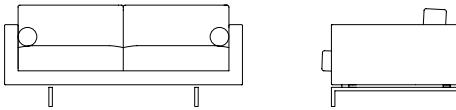

Lite

Lite Armchair LIT100IT

L 97cm D 90cm H 72cm / L 38" D 35½" H 28¼"

Lite 2 Seater LIT200IT

L 175cm D 90cm H 72cm / L 69" D 35½" H 28¼"

Lite 3 Seater LIT300IT

L 211cm D 90cm H 72cm / L 83" D 35½" H 28¼"

*2 bolsters are included with the Lite sofas