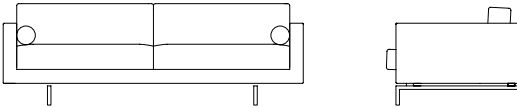

Lite

Lite Armchair LIT100IT

L 97cm D 90cm H 72cm / L 38" D 35½" H 28¼"

Lite 2 Seater LIT200IT

L 175cm D 90cm H 72cm / L 69" D 35½" H 28¼"

Lite 3 Seater LIT300IT

L 211cm D 90cm H 72cm / L 83" D 35½" H 28¼"

*2 bolsters are included with the Lite sofas