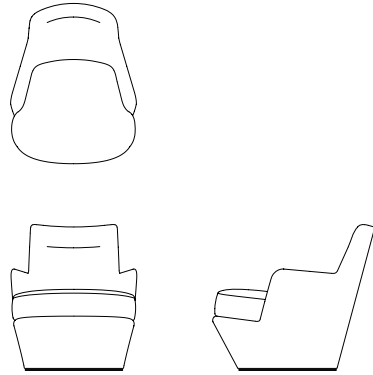

## Lo Turn

Lo Turn LTR100

W 70cm D 87cm H 75cm / W 27½" D 34¼" H 29½"

Base options - Swivel base with or without self return

**BEN  
SEN**

Lo Turn is a low back swivel armchair that swivels smoothly through 360°. Its inviting open arms are combined with soft down seat, and a trim appearance. Available with or without self-return mechanism.

The combination of an internal steel frame, injection molded cold foam and a soft down seat make for an inviting and comfortable chair with a tailored appearance. All fabric covers are attached by Velcro and are removable for easy cleaning or replacement.