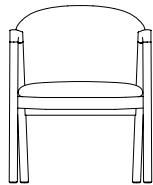

**Pub**

**Pub Chair PUB001**

L 60cm D 63cm H 76cm / L 23¾" D 24¾" H 30"

Seat height - 43cm / 17"

**BEN  
SEN**

The Pub is a beautifully detailed dining armchair. It's solid wood frame is complemented by a cold-foam seat, and flexible cold-foamed back rest. The chair has removable covers and features self-cleaning upholstery thanks to the space between the seat and backrest which allows crumbs to escape freely.