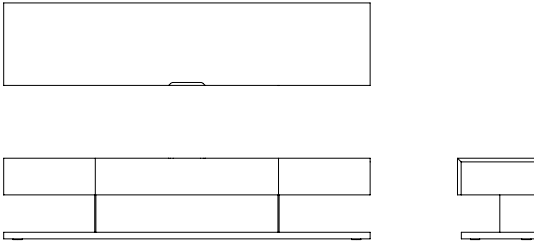

Standard

Standard Unit 200 STA001
L 200cm D 45cm H 45cm / L 78¾" D 17¾" H 17¾"

Finishes - White Oak / Walnut
Legs - Black Textured

**BEN
SEN**

A console with two drawers, a center flip down door and a platform base. A supporting fin separates the base from the body and makes for flexible storage with a weightless appearance. Cable management and considerable open storage space makes the Standard console well suited for media components. Standard is offered in a variety of wood veneers.

Solid wood edging and a mitred top edge allow for a sleek handle detail for the center door while the side drawers are opened from below and feature soft close hardware. The face of the unit is made of a single veneered panel ensuring pattern matching. The supporting fin is produced from steel plate then finished in a heat-cured paint. Each base comes with imbedded levellers allowing for a perfect fit on any floor.