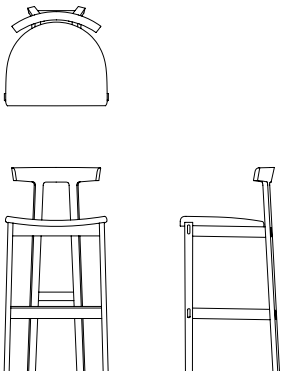

**Torii Bar Stool
& Counter Stool**

Torii Bar Stool TOR002
 W 52cm D 47cm H 102cm / W 20½" D 18½" H 40¼"

Seat height : 79cm / 31"
 Foot rail height : 33.5cm / 13¼"

Torii Counter Stool TOR003
 W 52cm D 47cm H 90.5cm / W 20½" D 18½" H 35½"

Seat height : 63.5cm / 25"
 Foot rail height : 21cm / 8¼"

Walnut / White Oak / Black Ash

**BEN
 SEN**

The Torii stool is an addition to the Torii chair collection, available in Bar and Counter height. Like the chair, the design is simple yet sophisticated and defined by its characteristic arched backrest. Its minimal appearance and simple construction hide a surprising amount of comfort and sturdiness.