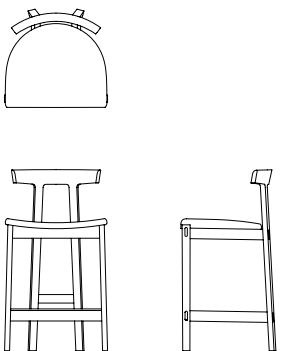

**Torii Bar Stool
& Counter Stool**

Torii Bar Stool TOR002
 W 52cm D 47cm H 102cm / W 20½" D 18½" H 40¼"

Seat height : 79cm / 31"
 Foot rail height : 33.5cm / 13¼"

Torii Counter Stool TOR003
 W 52cm D 47cm H 90.5cm / W 20½" D 18½" H 35½"

Seat height : 63.5cm / 25"
 Foot rail height : 21cm / 8¼"

Walnut / White Oak / Black Ash

**BEN
 SEN**

The Torii stool is an addition to the Torii chair collection, available in Bar and Counter height. Like the chair, the design is simple yet sophisticated and defined by its characteristic arched backrest. Its minimal appearance and simple construction hide a surprising amount of comfort and sturdiness.