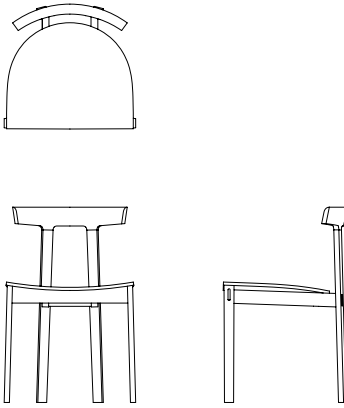

Torii

Torii Chair TOR001

W 49cm D 49cm H 76cm / W 19¼" D 19¼" H 30"

Black Ash / White Oak / Walnut

*Plywood seat. Available with Black Ash chairs only.

*All chairs can be ordered in multiples of 2 only.

*3.8 kg /8.3 lbs per chair.

**BEN
SEN**

Torii is a simple yet subtly sophisticated wood chair, defined by its closely spaced back legs, broad seat, and small arched backrest. Its minimal appearance and simple construction hide a surprising amount of comfort and sturdiness, making it suitable for residential and commercial use. Torii is the Japanese name for the characteristic wood entrance arches to Shinto shrines in Japan, and translates directly into English as "bird perch". This motif perfectly describes the chair's distinct proportions and traditional joinery, and the sense of harmony and calm inherent in design that is beautifully resolved.