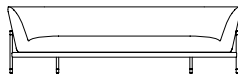

Loft

Loft 200 with metal legs LOFT200
L 180cm D 90cm H 70cm / L 71" D 35½" H 27½"

Loft 200 with wood legs LOFT200
L 180cm D 90cm H 70cm / L 71" D 35½" H 27½"

Loft 250 with metal legs LOFT250
L 215cm D 90cm H 70cm / L 84½" D 35½" H 27½"

Loft 250 with wood legs LOFT250
L 215cm D 90cm H 70cm / L 84½" D 35½" H 27½"

Loft 300 with metal legs LOFT300
L 245cm D 90cm H 70cm / L 96½" D 35½" H 27½"

Loft 300 with wood legs LOFT300
L 245cm D 90cm H 70cm / L 96½" D 35½" H 27½"

**BEN
SEN**

With a floating frame, and elegant legs in either chrome or bronzato, the LOFT sofa is a clean and tailored classic that invites you into its embrace. Thanks to the exaggerated look of the legs, and the simplicity of the integrated seat cushion, this sofa is a great piece to be used both residentially and in contract applications. Comes in three standard lengths: 180cm, 215cm or 245cm