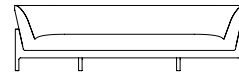

Loft

Loft 200 with metal legs LOFT200
L 180cm D 90cm H 70cm / L 71" D 35½" H 27½"

Loft 200 with wood legs LOFT200
L 180cm D 90cm H 70cm / L 71" D 35½" H 27½"

Loft 250 with metal legs LOFT250
L 215cm D 90cm H 70cm / L 84½" D 35½" H 27½"

Loft 250 with wood legs LOFT250
L 215cm D 90cm H 70cm / L 84½" D 35½" H 27½"

Loft 300 with metal legs LOFT300
L 245cm D 90cm H 70cm / L 96½" D 35½" H 27½"

Loft 300 with wood legs LOFT300
L 245cm D 90cm H 70cm / L 96½" D 35½" H 27½"

**BEN
SEN**

With a floating frame, and elegant legs in either chrome or bronzato, the LOFT sofa is a clean and tailored classic that invites you into its embrace. Thanks to the exaggerated look of the legs, and the simplicity of the integrated seat cushion, this sofa is a great piece to be used both residentially and in contract applications. Comes in three standard lengths: 180cm, 215cm or 245cm