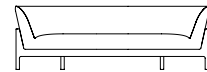

Loft

Loft 200 with metal legs LOFT200
L 180cm D 90cm H 70cm / L 71" D 35½" H 27½"

Loft 200 with wood legs LOFT200
L 180cm D 90cm H 70cm / L 71" D 35½" H 27½"

Loft 250 with metal legs LOFT250
L 215cm D 90cm H 70cm / L 84½" D 35½" H 27½"

Loft 250 with wood legs LOFT250
L 215cm D 90cm H 70cm / L 84½" D 35½" H 27½"

Loft 300 with metal legs LOFT300
L 245cm D 90cm H 70cm / L 96½" D 35½" H 27½"

Loft 300 with wood legs LOFT300
L 245cm D 90cm H 70cm / L 96½" D 35½" H 27½"

**BEN
SEN**

With a floating frame, and elegant legs in either chrome or bronzato, the LOFT sofa is a clean and tailored classic that invites you into its embrace. Thanks to the exaggerated look of the legs, and the simplicity of the integrated seat cushion, this sofa is a great piece to be used both residentially and in contract applications. Comes in three standard lengths: 180cm, 215cm or 245cm