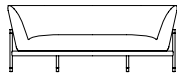

Loft

Loft 200 with metal legs LOFT200
L 180cm D 90cm H 70cm / L 71" D 35½" H 27½"

Loft 200 with wood legs LOFT200
L 180cm D 90cm H 70cm / L 71" D 35½" H 27½"

Loft 250 with metal legs LOFT250
L 215cm D 90cm H 70cm / L 84½" D 35½" H 27½"

Loft 250 with wood legs LOFT250
L 215cm D 90cm H 70cm / L 84½" D 35½" H 27½"

Loft 300 with metal legs LOFT300
L 245cm D 90cm H 70cm / L 96½" D 35½" H 27½"

Loft 300 with wood legs LOFT300
L 245cm D 90cm H 70cm / L 96½" D 35½" H 27½"

Loft Back Cushion 90 x 55 BCU90X55
L 90cm D 17cm H 55cm / L 35½" D 6¾" H 21½"

Loft Back Cushion 55 x 55 BCU55X55
L 55cm D 17cm H 55cm / L 21½" D 6¾" H 21½"

Metal legs- Chrome / Bronzato / Black Nickel
Solid wood legs- Oak / Black Oak

**BEN
SEN**

With a floating frame, and elegant legs in either chrome or bronzato, the LOFT sofa is a clean and tailored classic that invites you into its embrace. Thanks to the exaggerated look of the legs, and the simplicity of the integrated seat cushion, this sofa is a great piece to be used both residentially and in contract applications. Comes in three standard lengths: 180cm, 215cm or 245cm