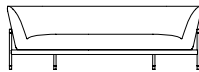

Loft

Loft 200 with metal legs LOFT200
L 180cm D 90cm H 70cm / L 71" D 35½" H 27½"

Loft 200 with wood legs LOFT200
L 180cm D 90cm H 70cm / L 71" D 35½" H 27½"

Loft 250 with metal legs LOFT250
L 215cm D 90cm H 70cm / L 84½" D 35½" H 27½"

Loft 250 with wood legs LOFT250
L 215cm D 90cm H 70cm / L 84½" D 35½" H 27½"

Loft 300 with metal legs LOFT300
L 245cm D 90cm H 70cm / L 96½" D 35½" H 27½"

Loft 300 with wood legs LOFT300
L 245cm D 90cm H 70cm / L 96½" D 35½" H 27½"

Loft Back Cushion 90 x 55 BCU90X55
L 90cm D 17cm H 55cm / L 35½" D 6¾" H 21½"

Loft Back Cushion 55 x 55 BCU55X55
L 55cm D 17cm H 55cm / L 21½" D 6¾" H 21½"

Metal legs- Chrome / Bronzato / Black Nickel
Solid wood legs- Oak / Black Oak

**BEN
SEN**

With a floating frame, and elegant legs in either chrome or bronzato, the LOFT sofa is a clean and tailored classic that invites you into its embrace. Thanks to the exaggerated look of the legs, and the simplicity of the integrated seat cushion, this sofa is a great piece to be used both residentially and in contract applications. Comes in three standard lengths: 180cm, 215cm or 245cm