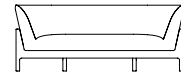

Loft

Loft 200 with metal legs LOFT200
L 180cm D 90cm H 70cm / L 71" D 35½" H 27½"

Loft 200 with wood legs LOFT200
L 180cm D 90cm H 70cm / L 71" D 35½" H 27½"

Loft 250 with metal legs LOFT250
L 215cm D 90cm H 70cm / L 84½" D 35½" H 27½"

Loft 250 with wood legs LOFT250
L 215cm D 90cm H 70cm / L 84½" D 35½" H 27½"

Loft 300 with metal legs LOFT300
L 245cm D 90cm H 70cm / L 96½" D 35½" H 27½"

Loft 300 with wood legs LOFT300
L 245cm D 90cm H 70cm / L 96½" D 35½" H 27½"

Loft Back Cushion 90 x 55 BCU90X55
L 90cm D 17cm H 55cm / L 35½" D 6¾" H 21½"

Loft Back Cushion 55 x 55 BCU55X55
L 55cm D 17cm H 55cm / L 21½" D 6¾" H 21½"

Metal legs- Chrome / Bronzato / Black Nickel
Solid wood legs- Oak / Black Oak

**BEN
SEN**

With a floating frame, and elegant legs in either chrome or bronzato, the LOFT sofa is a clean and tailored classic that invites you into its embrace. Thanks to the exaggerated look of the legs, and the simplicity of the integrated seat cushion, this sofa is a great piece to be used both residentially and in contract applications. Comes in three standard lengths: 180cm, 215cm or 245cm