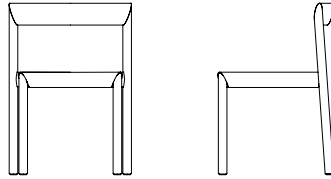

**Stax**

Stax Chair STA100  
L 53cm D 50cm H 74cm / L 21" D 19¾" H 29"

Stax Chair Webbing Seat STA100W  
L 53cm D 50cm H 74cm / L 21" D 19¾" H 29"

Seat height - 45cm / 17¾"  
Wood - Ash / White Oak / Walnut

leather seat only available in Toscana leather.  
Leather seat colours - Black, Brown, Honey and Natural

Webbing seat colours - Black, Grey and Navy

**BEN  
SEN**

Stax is an innovative dining chair that is functional and beautiful. Mitered corners on the solid wood frame give the appearance of a continuous wood grain back. The removable slung seat, available in both fabric and leather, provides an exceptionally comfortable sit. Multiple chairs can be stacked when not in use for easy storage. Suitable for both residential and contract use.