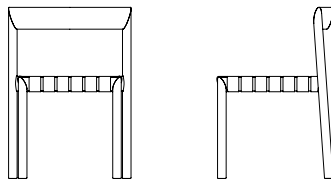

**Stax**

Stax Chair STA100  
L 53cm D 50cm H 74cm / L 21" D 19¾" H 29"

Stax Chair Webbing Seat STA100W  
L 53cm D 50cm H 74cm / L 21" D 19¾" H 29"

Seat height - 45cm / 17¾"  
Wood - Ash / White Oak / Walnut

leather seat only available in Toscana leather.  
Leather seat colours - Black, Brown, Honey and Natural

Webbing seat colours - Black, Grey and Navy

**BEN  
SEN**

Stax is an innovative dining chair that is functional and beautiful. Mitered corners on the solid wood frame give the appearance of a continuous wood grain back. The removable slung seat, available in both fabric and leather, provides an exceptionally comfortable sit. Multiple chairs can be stacked when not in use for easy storage. Suitable for both residential and contract use.